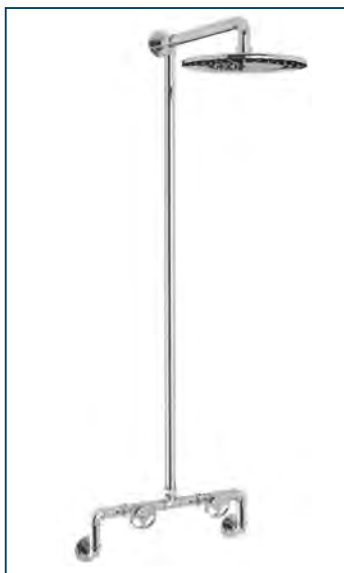

22528

Colonna doccia con rubinetti e soffione inox Ø 250.

External shower column with straight valves and inox Ø 250 head shower.

UNIKA

UNIKA HOLDS AN ELEGANT CHARACTER.

The rectangular spouts of minimum thickness harmonically intersect the square base creating a unique design. A pure shape generating well-being, energy and comfort.