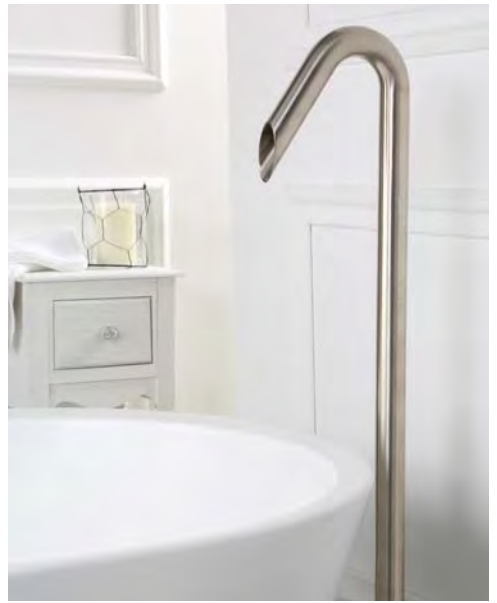

MIRAME

MIRAME series cascades instant relaxation and wellness, whilst boasting elegance with its slick, modern collection of bathroom essentials. With striking spouts, crisp finishing's and unique design you cannot go wrong with this contemporary fusion art for the bathroom.