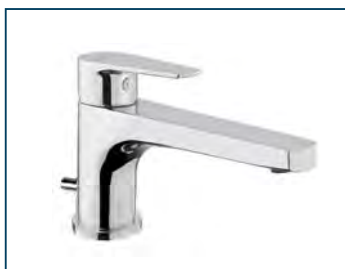

9200BL

Miscelatore lavabo scarico automatico 1"1/4 canna cm 15.

Wash basin single lever mixer long spout with pop-up waste.