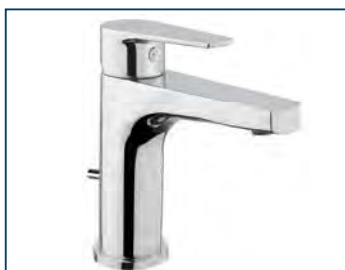

9200BL

Miscelatore lavabo scarico automatico 1"1/4 canna cm 15.

Wash basin single lever mixer long spout with pop-up waste.

9203

Miscelatore lavabo alto con scarico automatico 1"1/4.

Wash basin single lever mixer higher body with pop-up waste.