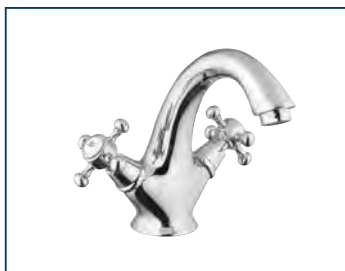

LIBERTY SERIES IS INSPIRED BY TRADITION.

Timeless in its charm and classic British style, its elegance will not be overlooked. LIBERTY series is equipped with two control handles and available in two distinctive designs, one an elongated ceramic single-lever, and the other a classic cross, enabling you to add a touch of personal flair to your bathroom or kitchen. LIBERTY series is available in many antique finishing's, including bronze, gold, copper and Tuscan.