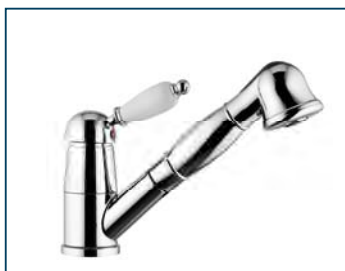

8945

Monocomando lavello monoforo **LONDON** canna girevole.

One hole sink lever mixer, swivel spout.

8740

Miscelatore lavello **RETRO'** doccia estraibile.

One hole sink single lever mixer with pull-out spray.