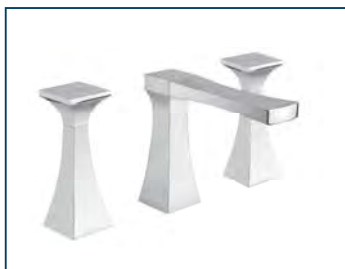

60501

Monocomando lavabo testa cieca.
Wash basin mixer without pop-up
waste.

60504

Monocomando lavabo alto 30
testa cieca.
Wash basin single lever mixer
higher body without pop-up
waste.

60502

Monocomando lavabo ad incasso.
Wall mtg. single lever mixer for
wash basin.