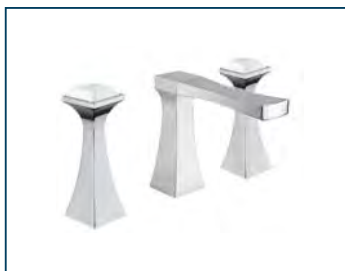

60580

Batteria lavabo 3 fori scarico automatico 1"1/4, leva inserto ceramica.

3 hole deck mounted basin mixer with ceramic handle.