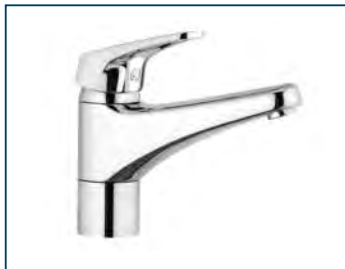

2180

Miscelatore lavabo canna girevole scarico automatico 1"1/4.

Wash basin single lever mixer with swivel spout.