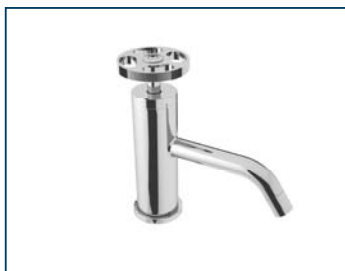

22501

Monocomando lavabo testa cieca.

Wash basin single lever mixer
without pop-up waste.

22504TC

Monocomando lavabo corpo rialzato con canna 15 cm, testa cieca.

Wash basin single lever mixer-
higher body spout cm. 15 without
pop-up waste.