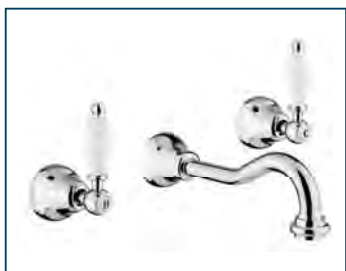

8900

Monocomando lavabo, scarico automatico 1"1/4.

Wash basin single lever mixer.

8904-TC

Monocomando lavabo corpo rialzato, testa cieca.

Wash basin single lever mixer higher body, without pop-up waste.

8902/A