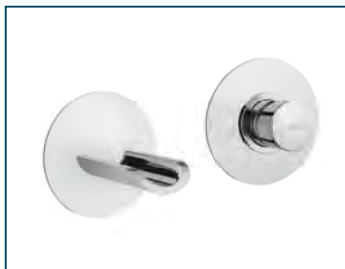

80500

Monocomando lavabo testa cieca.
Wash basin single lever mixer.

80504

Monocomando lavabo corpo rialzato testa cieca.
Wash basin single lever mixer higher body.

80502/A

Monocomando lavabo ad incasso in 2 parti bocca cm.17.
Wall mtg. single lever mixer for wash basin in 2 parts with spout 17cm.