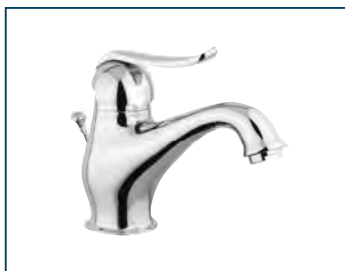

EPOCA

**EPOCA - FRENCH FOR “BEAUTIFUL ERA”,
DEPICTING A TIME FROM THE 18TH TO
EARLY 19TH CENTURY.**

EPOCA is a vintage series of mixer taps and basins classical in design yet holding unique elements. Featuring a wave like control handle and obtainable in gold finishing, and crystal lever, this series respects the style of its era and embraces its origins.