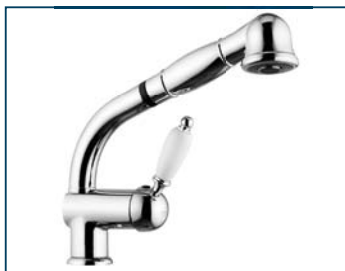

8740

Miscelatore lavello **RETRO'** doccia estraibile.

One hole sink single lever mixer with pull-out spray.