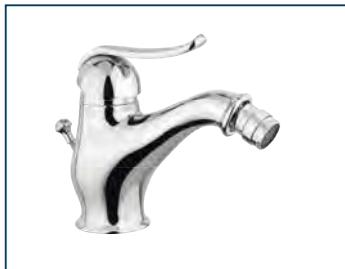

8805

Monocomando bidet scarico automatico 1"1/4.

Bidet single lever mixer.