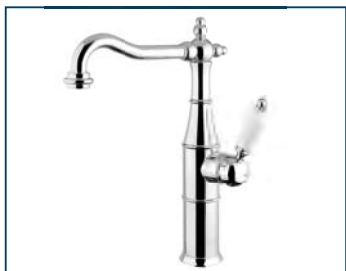

8904-TC

Monocomando lavabo corpo rialzato, testa cieca.

Wash basin single lever mixer higher body, without pop-up waste.