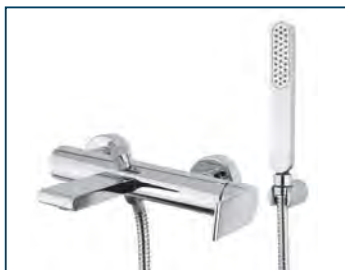

43510

Monocomando esterno per vasca
con kit doccia.

Bathtub single lever mixer with kit
shower.